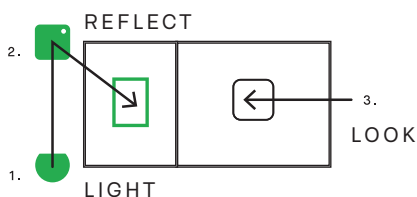

VISIT

thelightbridge.com
or Instagram for Videos,
Setups and more.

INFO

support@thelightbridge.com
www.thelightbridge.com